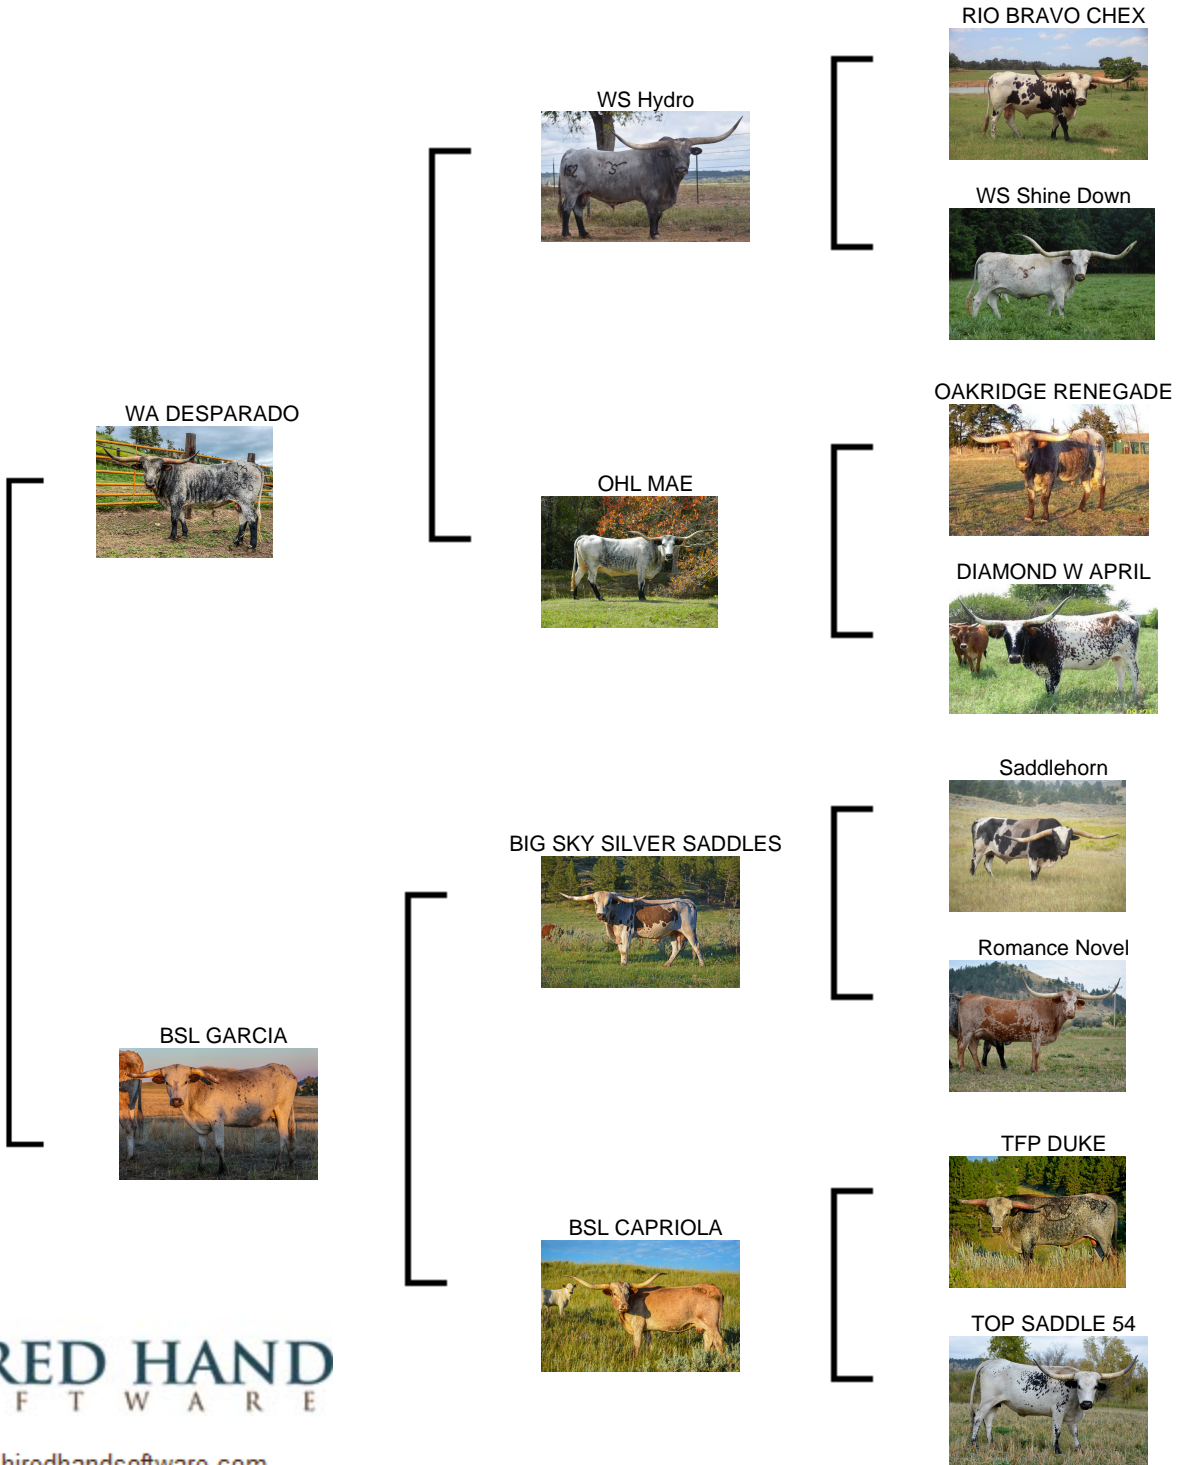

# BIG SKY LIVESTOCK

# MOO LONGHORNS

Courtesy of Big Sky Livestock

## BSL KERRY KELLY

Date of Birth: 06/04/2024  
Registration 1: Pending

BSL KERRY KELLY

WA DESPARADO

WS Hydro

RIO BRAVO CHEX

WS Shine Down

OAKRIDGE RENEGADE