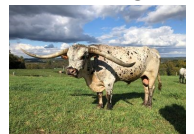

BIG SKY LIVESTOCK

MOO LONGHORNS

Courtesy of Big Sky Livestock

BSL SHINY SADDLES

Date of Birth: 04/24/2022
Registration 1: B1107442
Breeder: Ben or Lindsey Monk
Owner: Ben or Lindsey Monk

Flashy paint job on this guy!

BSL SHINY SADDLES

BIG SKY SILVER SADDLES

SHINY DIAMOND

Saddlehorn

Romance Novel

BUBBA TUFF CHEX

HALTOMS SHINY PENNY

SADDLE TRAMP 601

FOOTLOOSE 526

Top Caliber

Romancing The Stone

COWBOY TUFF CHEX

BL RIO GIZZY 933

TIBBS

MIGHTY SHINEY

<http://www.hiredhandsoftware.com>